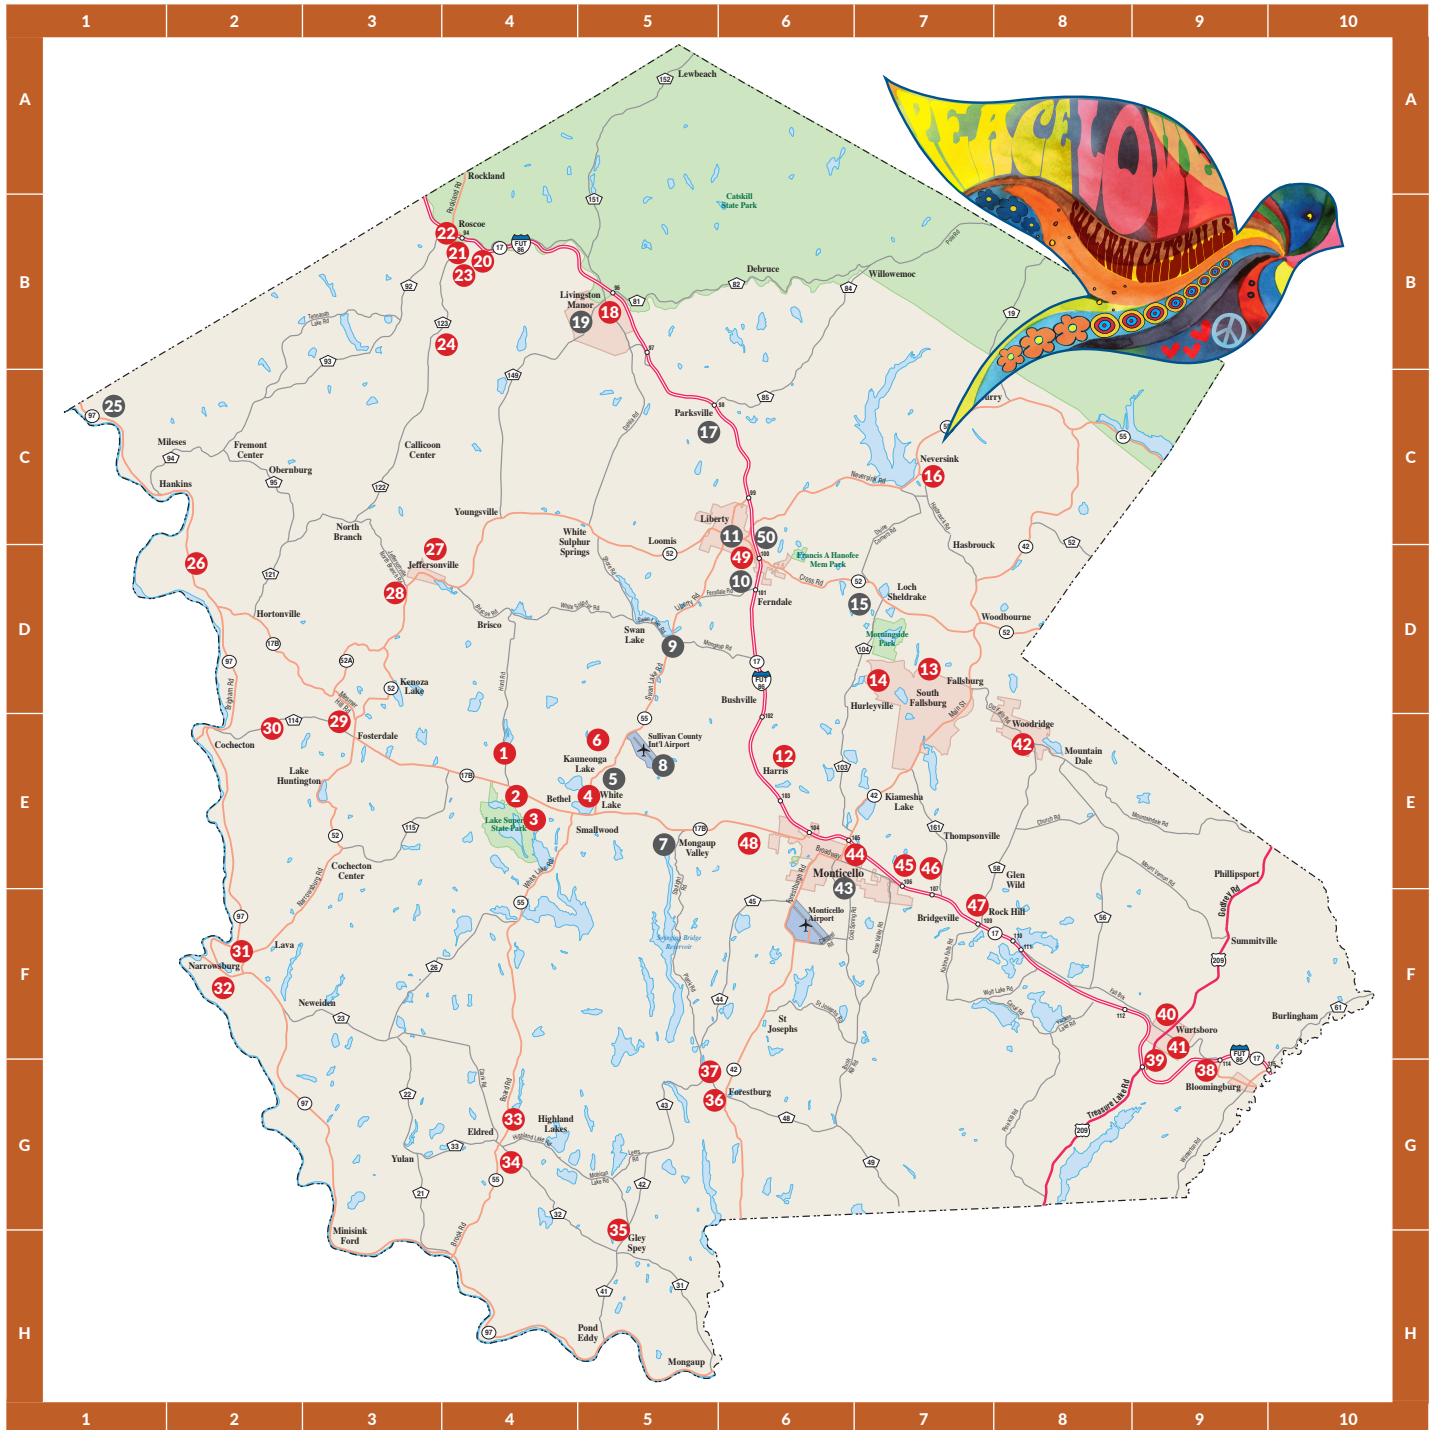

SULLIVAN CATSKILLS

DOVE TRAIL MAP

Just as each dove has its own unveiling ceremony, so too will our official Dove Trail Brochure Map and website—coming soon. In the meantime, use this temporary map to visit the unveiled doves.

 UNVEILED DOVE LOCATION

 DOVE LOCATION - UNVEILING COMING SOON!

SULLIVAN CATSKILLS DOVE TRAIL MAP

MAP COORDINATE: E-4

1 BETHEL WOODS CENTER FOR THE ARTS
200 Hurd Road
Bethel, NY 12720

2 STRAY CAT GALLERY
2032 State Route 17B
Bethel, NY 12720

3 HECTOR'S INN
8 Dr. Duggan Road
Bethel, NY 12720

4 TOWN OF BETHEL
3454 Route 55
White Lake, NY 12786

5 TOWN OF BETHEL
10 Waldheim Road
White Lake, NY 12786

6 THE LOCAL TABLE AND TAP
3 Horseshoe Lake Road
Kauneonga Lake, NY 12749

7 LAUGHING LADIES ANTIQUES
1095 State Route 17B
Mongaup Valley, NY 12762

MAP COORDINATE: D-5
8 SULLIVAN COUNTY AIRPORT
57 County Road 183A
Swan Lake, NY 12783

9 CASA DI LONGOBARDI
4755 State Route 55
Swan Lake, NY 12783